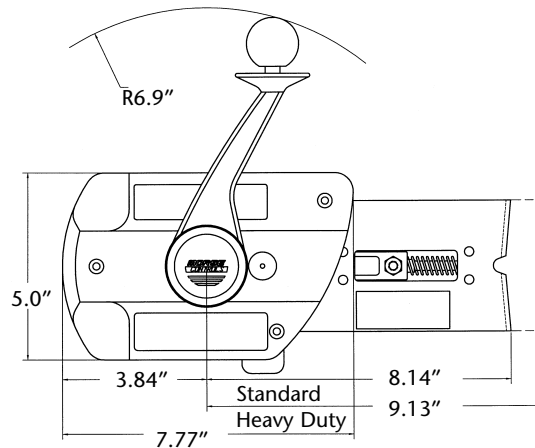

AT A GLANCE

FEATURES

- Fits all popular out-boards, inboards and stern drives
- Emergency cut-off feature available for most popular MV-3 Jet boat models
- Ergonomically designed handgrip for maximum comfort and convenience
- Crisp, positive detents
- Built in friction drag to reduce throttle creep
- Neutral interlock feature to prevent accidental shifting
- New non-corrosive cover/housing
- Standard control suits 33C type cables
- Neutral safety switches available for many MV3 models
- Standard control suits 33C type cables
- Neutral throttle warm-up

MV3 SKI BOAT CONTROL

TECHNICAL DATA

The MV3 dual function, single lever control is the choice of competitive ski boat drivers and jet boat enthusiasts. Suits 33C type control cables. Models available for Berkeley Jet and Mercury 175 hp Sport Jet with 43 series cables.

SPECIFICATIONS

ORDER INFORMATION	Cable Entry	Neutral Safety Switch	Immersion Proof Neutral Safety SW.	PART NO.
MV-3 Competition Ski Boat Version	Forward	-	-	311335
MV-3 Standard Control	Aft	X	-	311364
MV-3 Standard Control with throttle limit	Aft	X	-	311481
MV-3 Standard	Aft	X	-	311480
MV-3 For Jet Boats:				
MV-3, right mount, Berkeley, 43BC Shift Cable	Aft	-	-	311412
MV-3, left mount, Berkeley, 43BC Shift Cable	Forward	-	-	311413
MV-3 Control, Mercury Sport Jet 90, right mount	Aft	-	X	311415
MV-3 Control, Mercury Sport Jet 90, right mount	Forward	-	X	311414
MV-3 HD Control 175 HP only, 43C Shift Cable	Aft	X	-	311508
MV-3 With Emergency Cut-Off Switch (Jets & Outboards):				
MV-3 Competition Ski Boat Version	Forward		X	311335-002
MV-3 Mercury Sport Jet 90 right mount	Forward	-	X	311414-002
MV-3 Mercury Sport Jet 90, right mount	Aft	-	X	311415-002
MV-3 for Standard Control for Jet Boats	Aft	X	X	311364-002
MV-3 HD Mercury Jet 175 HP Only, right mount, 43C Shift Cable	Aft	X	X	311508-002
MV-3 With Emergency Cut-Off Switch (Stern drives & Inboards):				
MV-3 Competition Ski Boat Version	Forward	-	X	311335-001

XX = length in feet
 XXX = length in inches